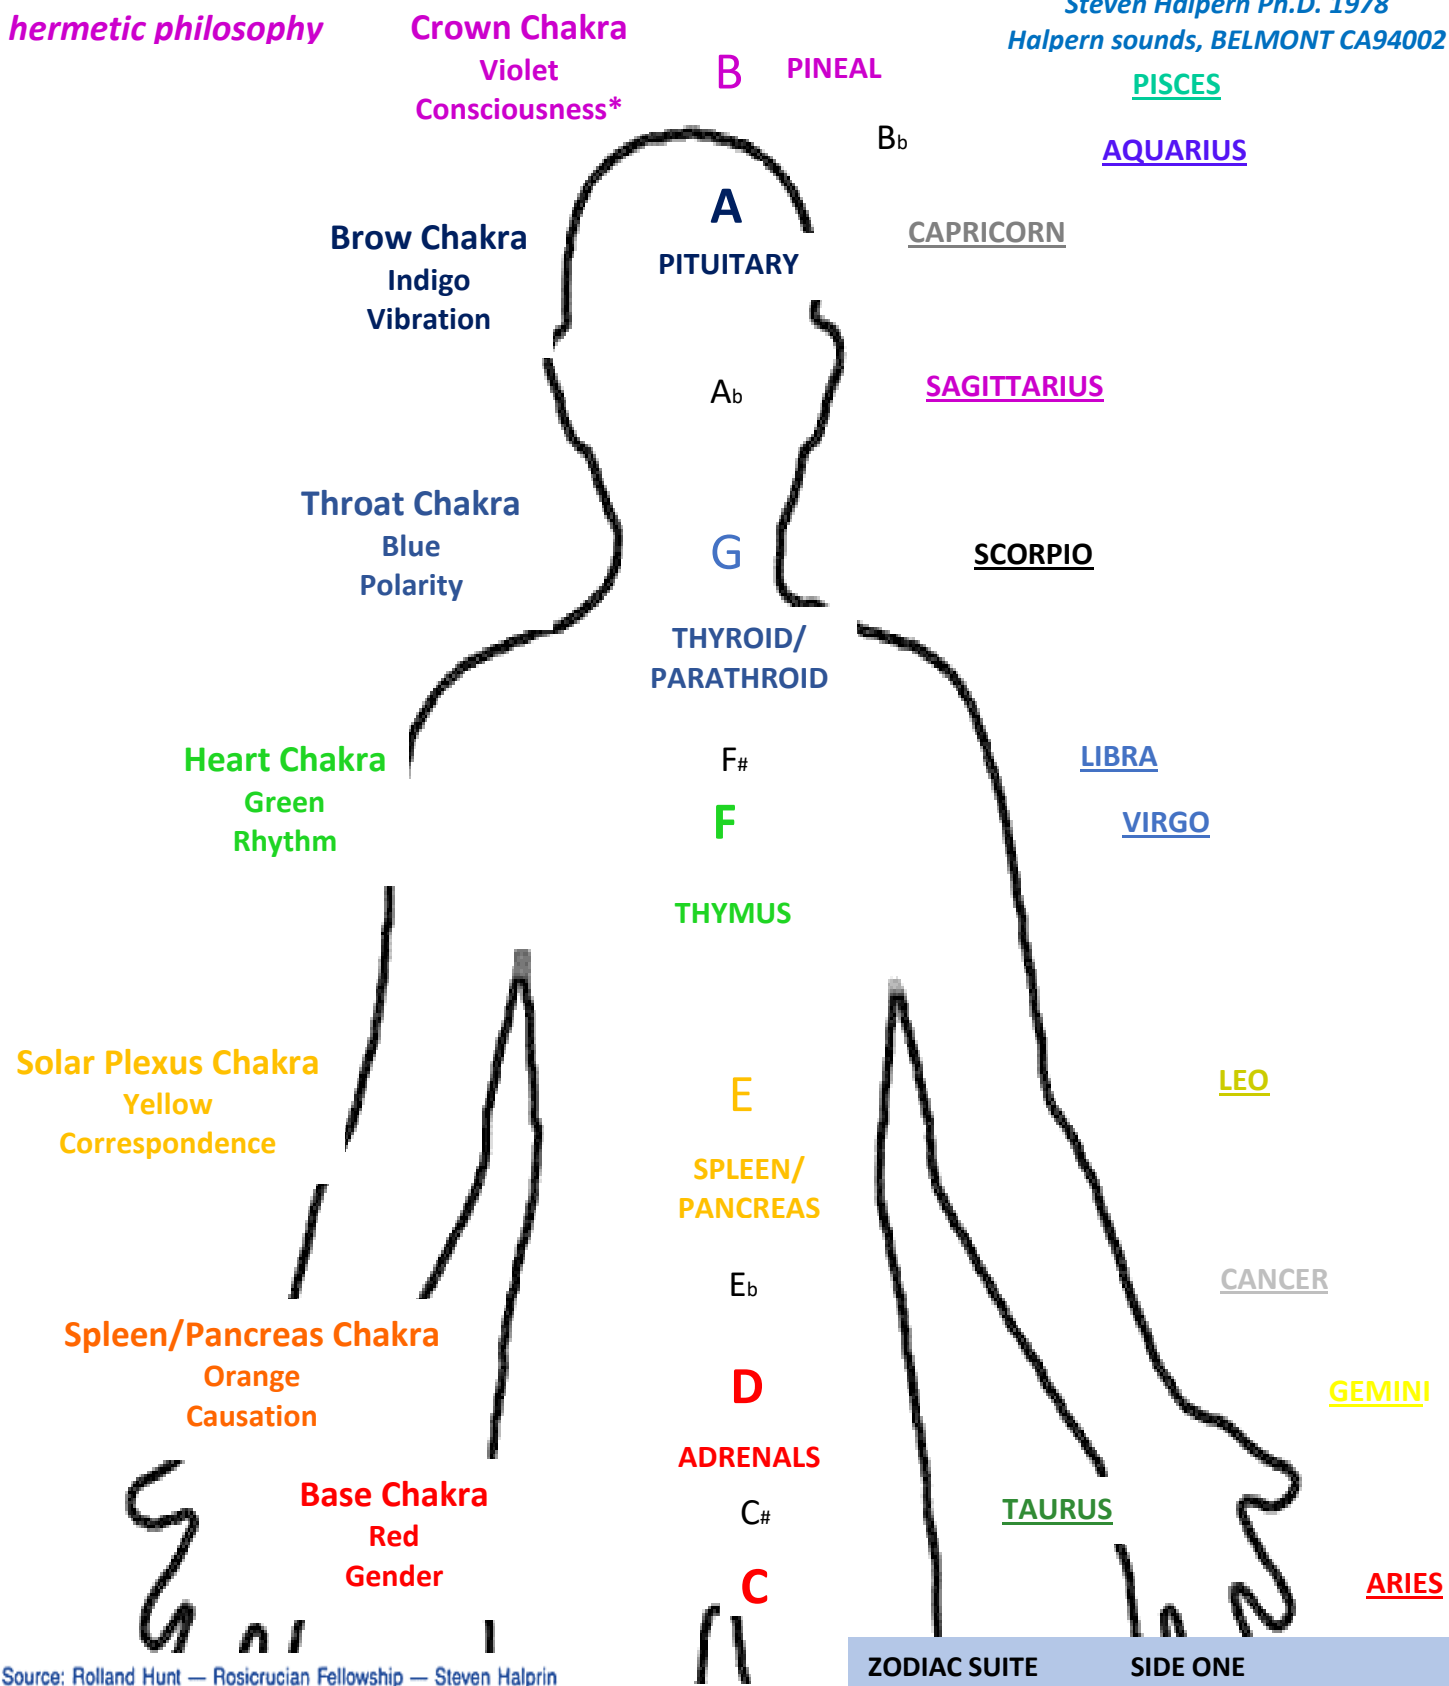

SEVEN CHAKRAS

**The 7 principles in hermetic philosophy*

*Tuning the Human Instrument
Steven Halpern Ph.D. 1978
Halpern sounds, BELMONT CA94002*

Source: Rolland Hunt — Rosicrucian Fellowship — Steven Halprin

C	Red	261.2
D	Orange	292.1
E	Yellow	329.1
F	Green	349.2
G	Blue	392.0
A	Indigo	440.0
B	Violet	493.0

Cps
Cycles per
second

ZODIAC SUITE		SIDE ONE	
Sign	Keynote	Sign	Keynote
1. Aries	C	7. Libra	F#
2. Taurus	C#	8. Scorpio	G
3. Gemini	D	9. Sagittarius	Ab
4. Cancer	Eb	10. Capricorn	A
5. Leo	E	11. Aquarius	Bb
6. Virgo	F	12. Pisces	B